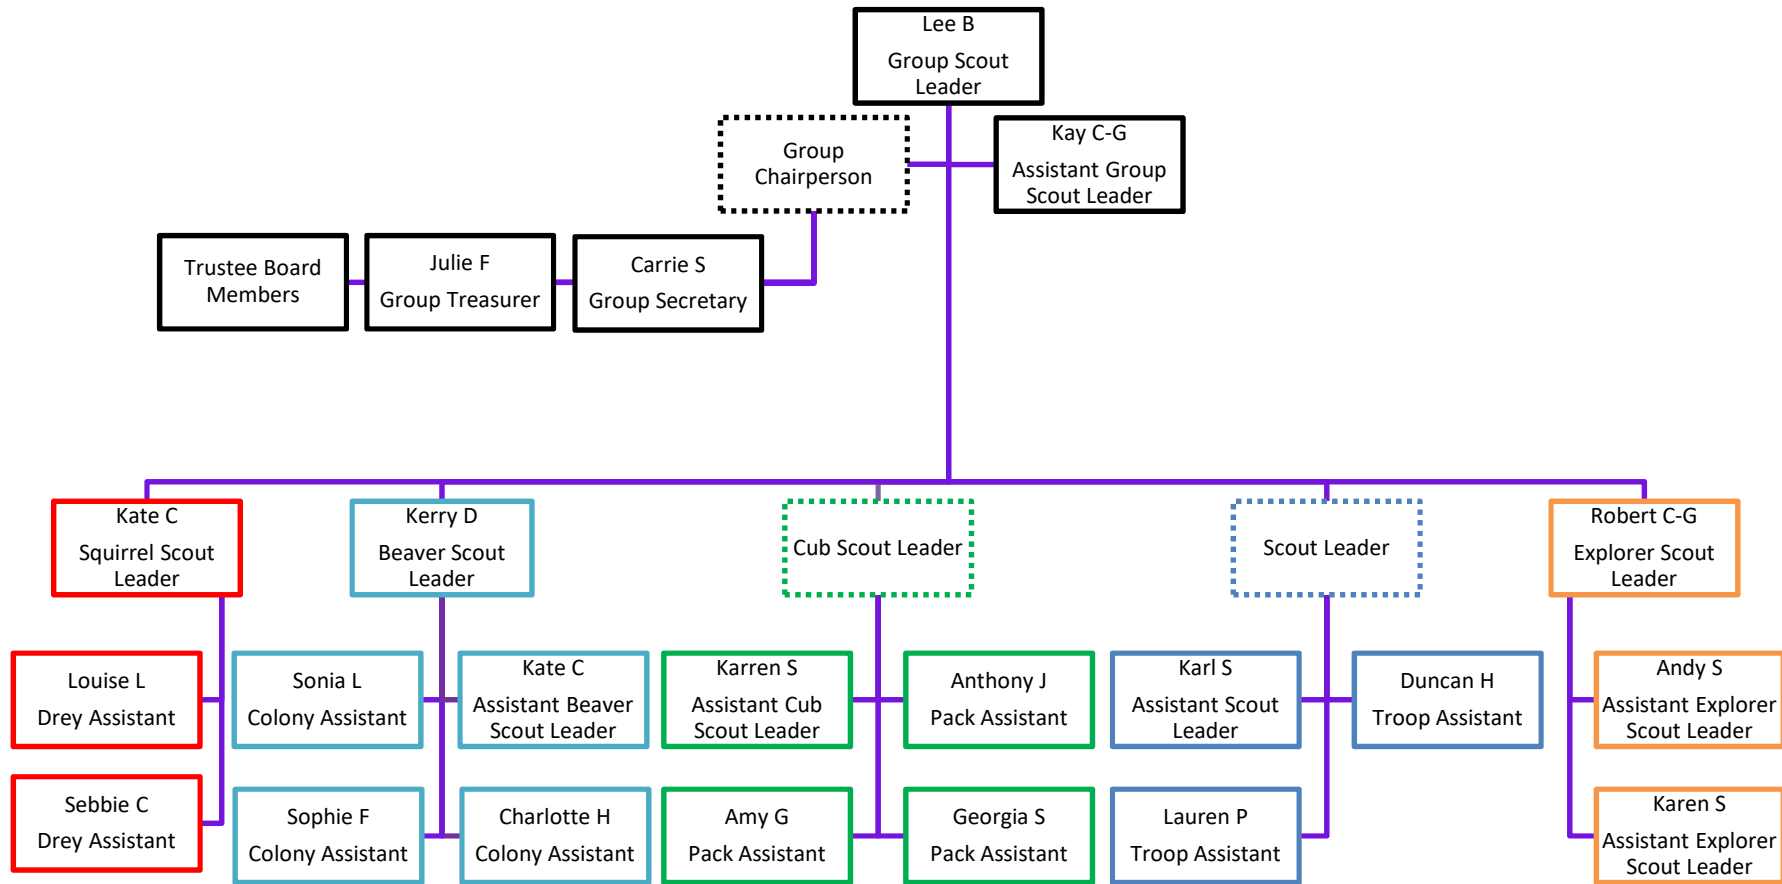

38th Walsall
1st Walsall Wood Scout Group
 Registered charity 1133604

Current vacancies are shown by a dashed box outline